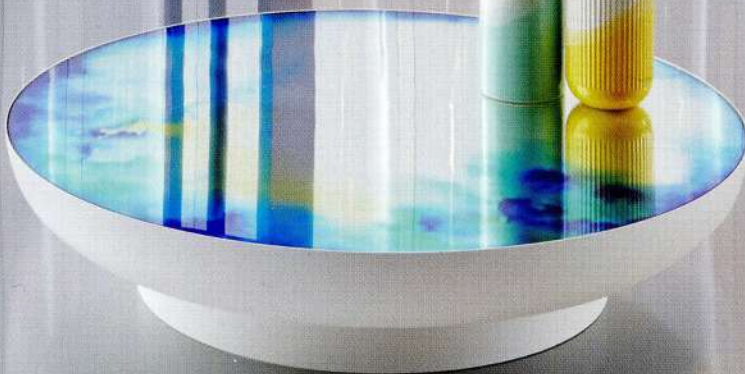

'ONDAMARMO'
SIDE TABLE
Bloc Studios' table, designed
by Federica Elmo, features
a spray paint-like blush of
blue and yellow.