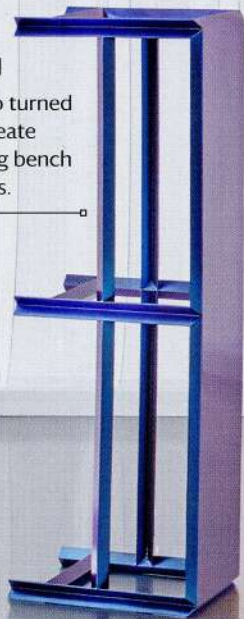

PHOTOGRAPHY: BENOÎT JEANNET INTERIORS: OLLY MASON WRITER: ALICE MORBY

'ELLE' BENCH
Marco Campardo turned
to car paint to create
a colour-changing bench
in petrol-like hues.

'HERRINGBONE'
VASES

Created by Raw-Edges for
Vitra, these ceramic vases
have repeatedly been
immersed by hand in a
coloured glaze, resulting
in unique patterns.